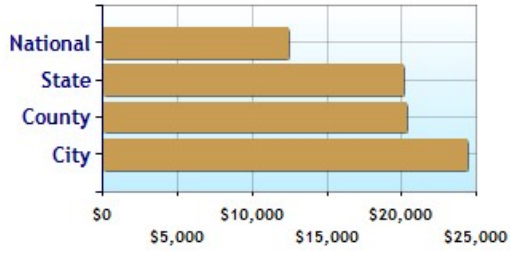

City	County	State	National
? High School Graduates	69.2%	84.7%	88.4%	86.3%
? College Degree - 2 year	4.8%	6.7%	6.3%	7.9%
? College Degree - 4 year	15.6%	24.4%	36.4%	29.3%
? Graduate Degree	2.5%	5.7%	10.0%	7.8%
? Expenditures per Student	$24,368	$20,267	$20,060	$12,383
? Students per Teacher	10.2	12.8	13.4	16.8
? Students per Librarian	812	1,033	628	538
? Students per Guidance Counselor	292	393	344	403

Expenditures per Student