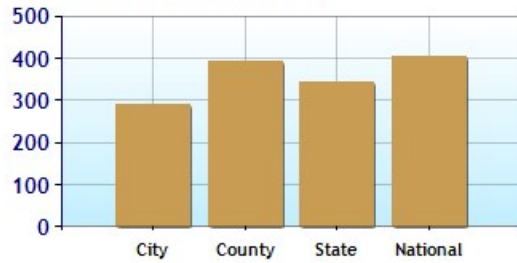

	City	County	State	National
? High School Graduates	69.2%	84.7%	88.4%	86.3%
? College Degree - 2 year	4.8%	6.7%	6.3%	7.9%
? College Degree - 4 year	15.6%	24.4%	36.4%	29.3%
? Graduate Degree	2.5%	5.7%	10.0%	7.8%
? Expenditures per Student	\$24,368	\$20,267	\$20,060	\$12,383
? Students per Teacher	10.2	12.8	13.4	16.8
? Students per Librarian	812	1,033	628	538
? Students per Guidance Counselor	292	393	344	403

Expenditures per Student

Students per Teacher

Students per Librarian

Students per Guidance Counselor

High Schools near atlantic city, NJ

School	Grades	Students	P/T Ratio	Zipcode
Atlantic City High School	09-12	2097	10.7	08401
Pleasantville High School	09-12	763	5.1	08232