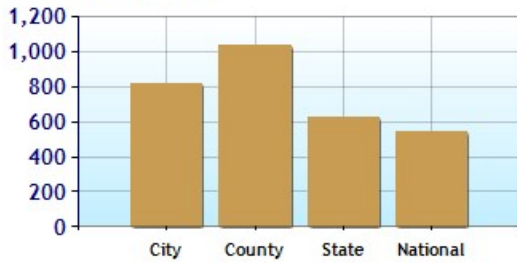

	City	County	State	National
? High School Graduates	69.2%	84.7%	88.4%	86.3%
? College Degree - 2 year	4.8%	6.7%	6.3%	7.9%
? College Degree - 4 year	15.6%	24.4%	36.4%	29.3%
? Graduate Degree	2.5%	5.7%	10.0%	7.8%
? Expenditures per Student	\$24,368	\$20,267	\$20,060	\$12,383
? Students per Teacher	10.2	12.8	13.4	16.8
? Students per Librarian	812	1,033	628	538
? Students per Guidance Counselor	292	393	344	403

Expenditures per Student

Students per Teacher

Students per Librarian

Students per Guidance Counselor

High Schools near atlantic city, NJ

School	Grades	Students	P/T Ratio	Zipcode
Atlantic City High School	09-12	2097	10.7	08401
Pleasantville High School	09-12	763	5.1	08232