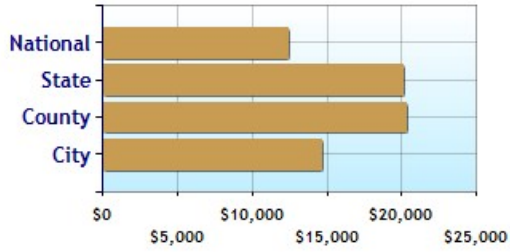

	City	County	State	National
? High School Graduates	92.6%	84.7%	88.4%	86.3%
? College Degree - 2 year	6.1%	6.7%	6.3%	7.9%
? College Degree - 4 year	32.7%	24.4%	36.4%	29.3%
? Graduate Degree	7.6%	5.7%	10.0%	7.8%
? Expenditures per Student	\$14,668	\$20,267	\$20,060	\$12,383
? Students per Teacher	11.7	12.8	13.4	16.8
? Students per Librarian	1,012	1,033	628	538
? Students per Guidance Counselor	506	393	344	403

Expenditures per Student

Students per Teacher

Students per Librarian

Students per Guidance Counselor