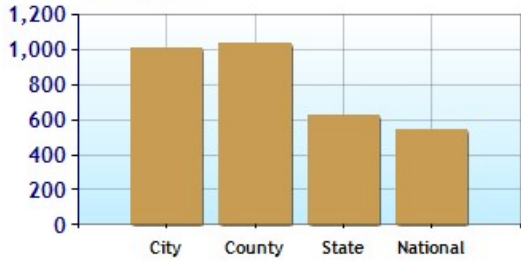

	City	County	State	National
? High School Graduates	92.6%	84.7%	88.4%	86.3%
? College Degree - 2 year	6.1%	6.7%	6.3%	7.9%
? College Degree - 4 year	32.7%	24.4%	36.4%	29.3%
? Graduate Degree	7.6%	5.7%	10.0%	7.8%
? Expenditures per Student	\$14,668	\$20,267	\$20,060	\$12,383
? Students per Teacher	11.7	12.8	13.4	16.8
? Students per Librarian	1,012	1,033	628	538
? Students per Guidance Counselor	506	393	344	403

Expenditures per Student

Students per Teacher

Students per Librarian

Students per Guidance Counselor