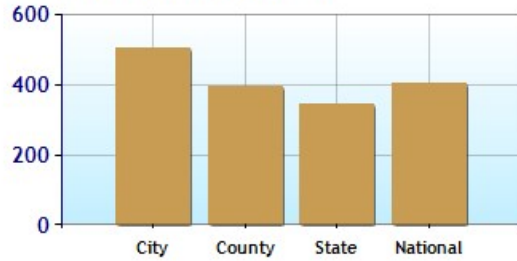

	City	County	State	National
? High School Graduates	92.6%	84.7%	88.4%	86.3%
? College Degree - 2 year	6.1%	6.7%	6.3%	7.9%
? College Degree - 4 year	32.7%	24.4%	36.4%	29.3%
? Graduate Degree	7.6%	5.7%	10.0%	7.8%
? Expenditures per Student	\$14,668	\$20,267	\$20,060	\$12,383
? Students per Teacher	11.7	12.8	13.4	16.8
? Students per Librarian	1,012	1,033	628	538
? Students per Guidance Counselor	506	393	344	403

Expenditures per Student

Students per Teacher

Students per Librarian

Students per Guidance Counselor